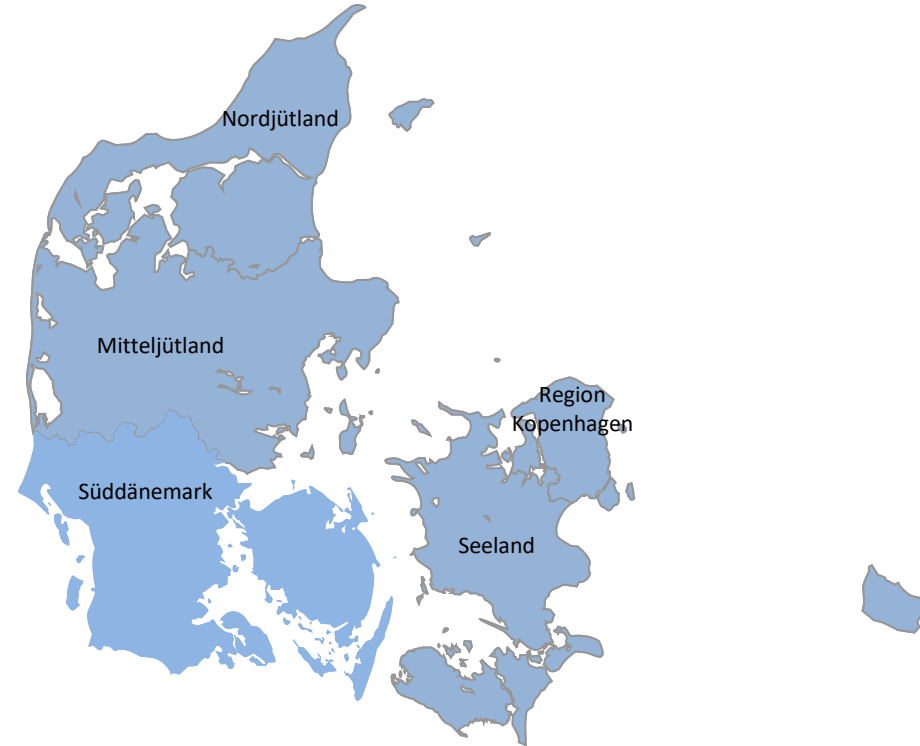

Danmark with Koch International

Terminal in	Departure on
Fredericia (Vejle)	MO TUE WED THU FR
Greve (Kopenhagen)	MO TUE WED THU FR

Regular delivery time: 2-3 working days

- Islands upon request

Booking options

NightLineEurope
NextDay

NightLineEurope
Fix

NightLineEurope
Priority

NightLineEurope
Receipt

- Please ask for individual 24-hour solutions!
- You can find descriptions of the products and the general terms and conditions at: www.koch-international.de/en/service/download-area/

Daily rate requests

<https://koch.transportheroes.com/>

Dispatch / Order to

skandinavien@koch-international.de